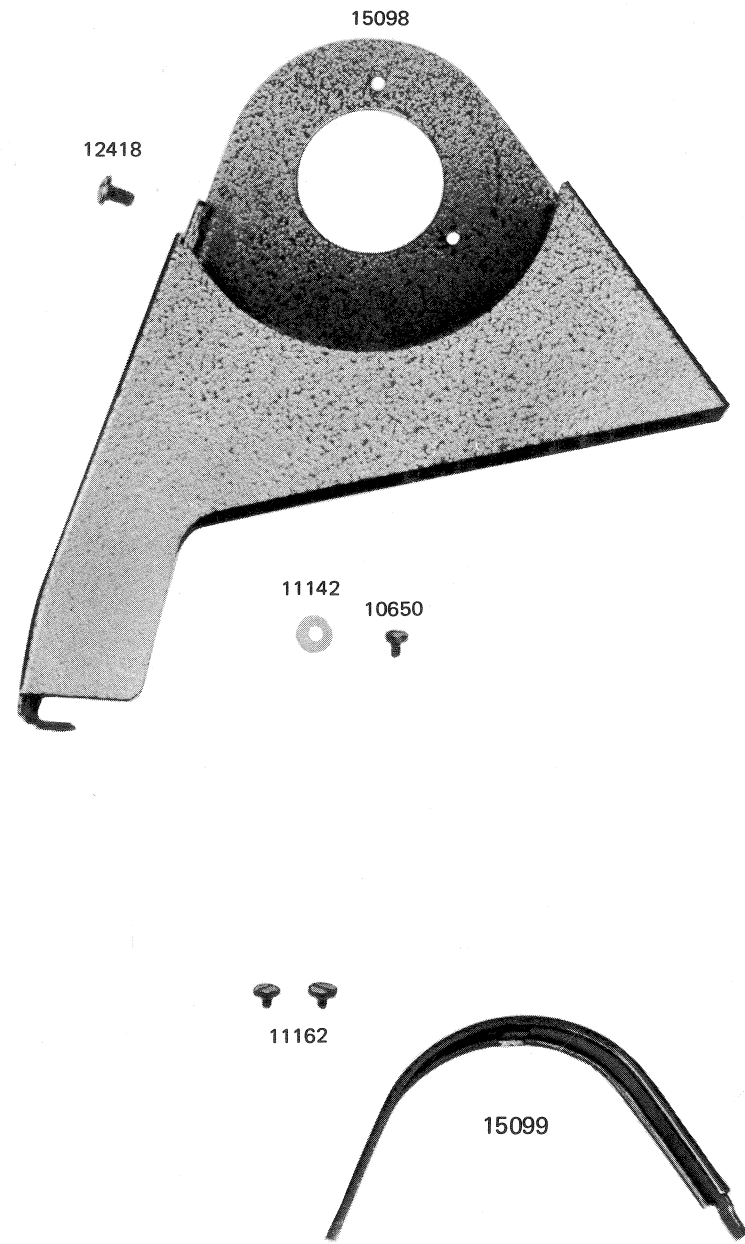

# PARTS CHART FOR CONSEW MODEL 224,224R-

10505(A): 224, 225 (with belt guard)  
 10505(B): 224, 225 (without belt guard)  
 10847(A): 224R-1, 226R-1 (with belt guard)  
 10847(B): 224R-1, 226R-1 (without belt guard)

From the library of: Diamond Needle Corp

o marked parts are only for Model 225, 226R-1

# PARTS CHART FOR CONSEW MODEL 224,224R-1

SPECIAL PARTS FOR MODEL 224, 224R-1

**CONSEW**

a b c d e f g h i j

BELT GUARD (Optional equipment)

\* marked parts are only for Model 224R-1, 226R-1  
 x marked parts are only for Model 224, 225  
 o marked parts are only for Model 225, 226R-1