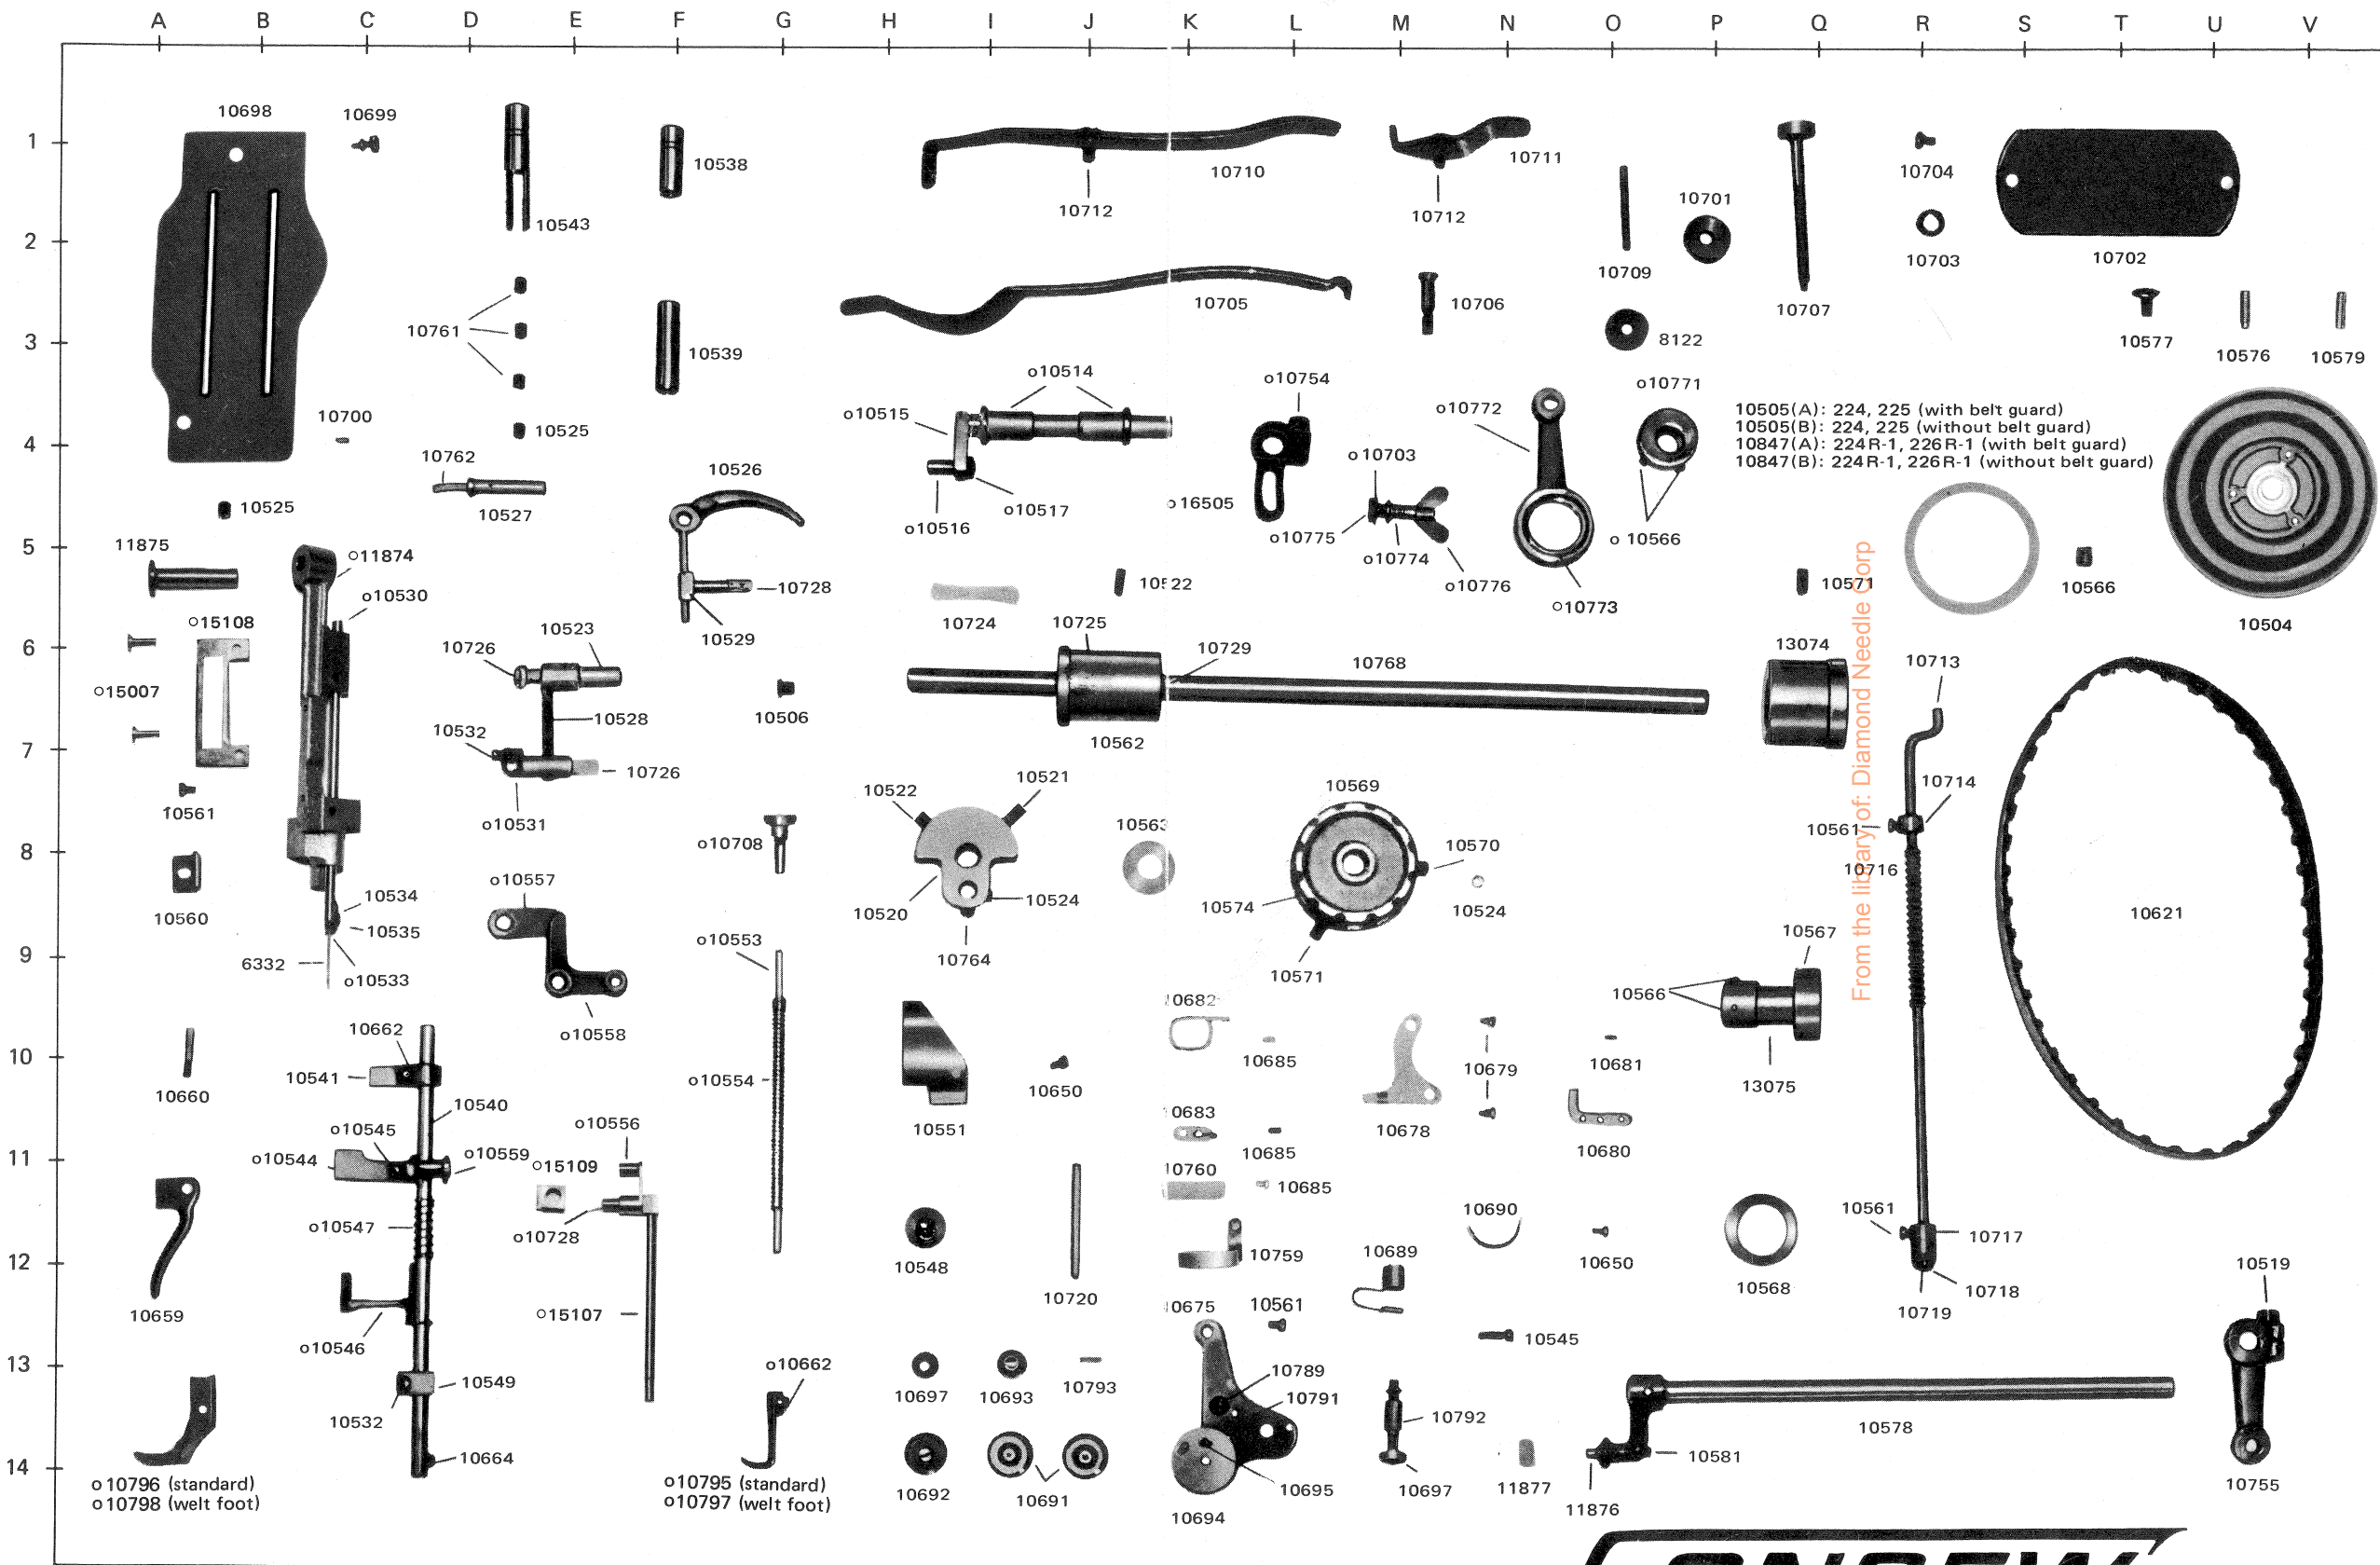

# PARTS CHART FOR CONSEW MODEL 224,224R-

10505(A): 224, 225 (with belt guard)  
 10505(B): 224, 225 (without belt guard)  
 10847(A): 224R-1, 226R-1 (with belt guard)  
 10847(B): 224R-1, 226R-1 (without belt guard)

From the library of: Diamond Needle Corp

o marked parts are only for Model 225, 226R-1

# PARTS CHART FOR CONSEW MODEL 224,224R-1

SPECIAL PARTS FOR MODEL 224, 224R-1

**CONSEW**

a b c d e f g h i j

BELT GUARD (Optional equipment)

\* marked parts are only for Model 224R-1, 226R-1  
 x marked parts are only for Model 224, 225  
 o marked parts are only for Model 225, 226R-1