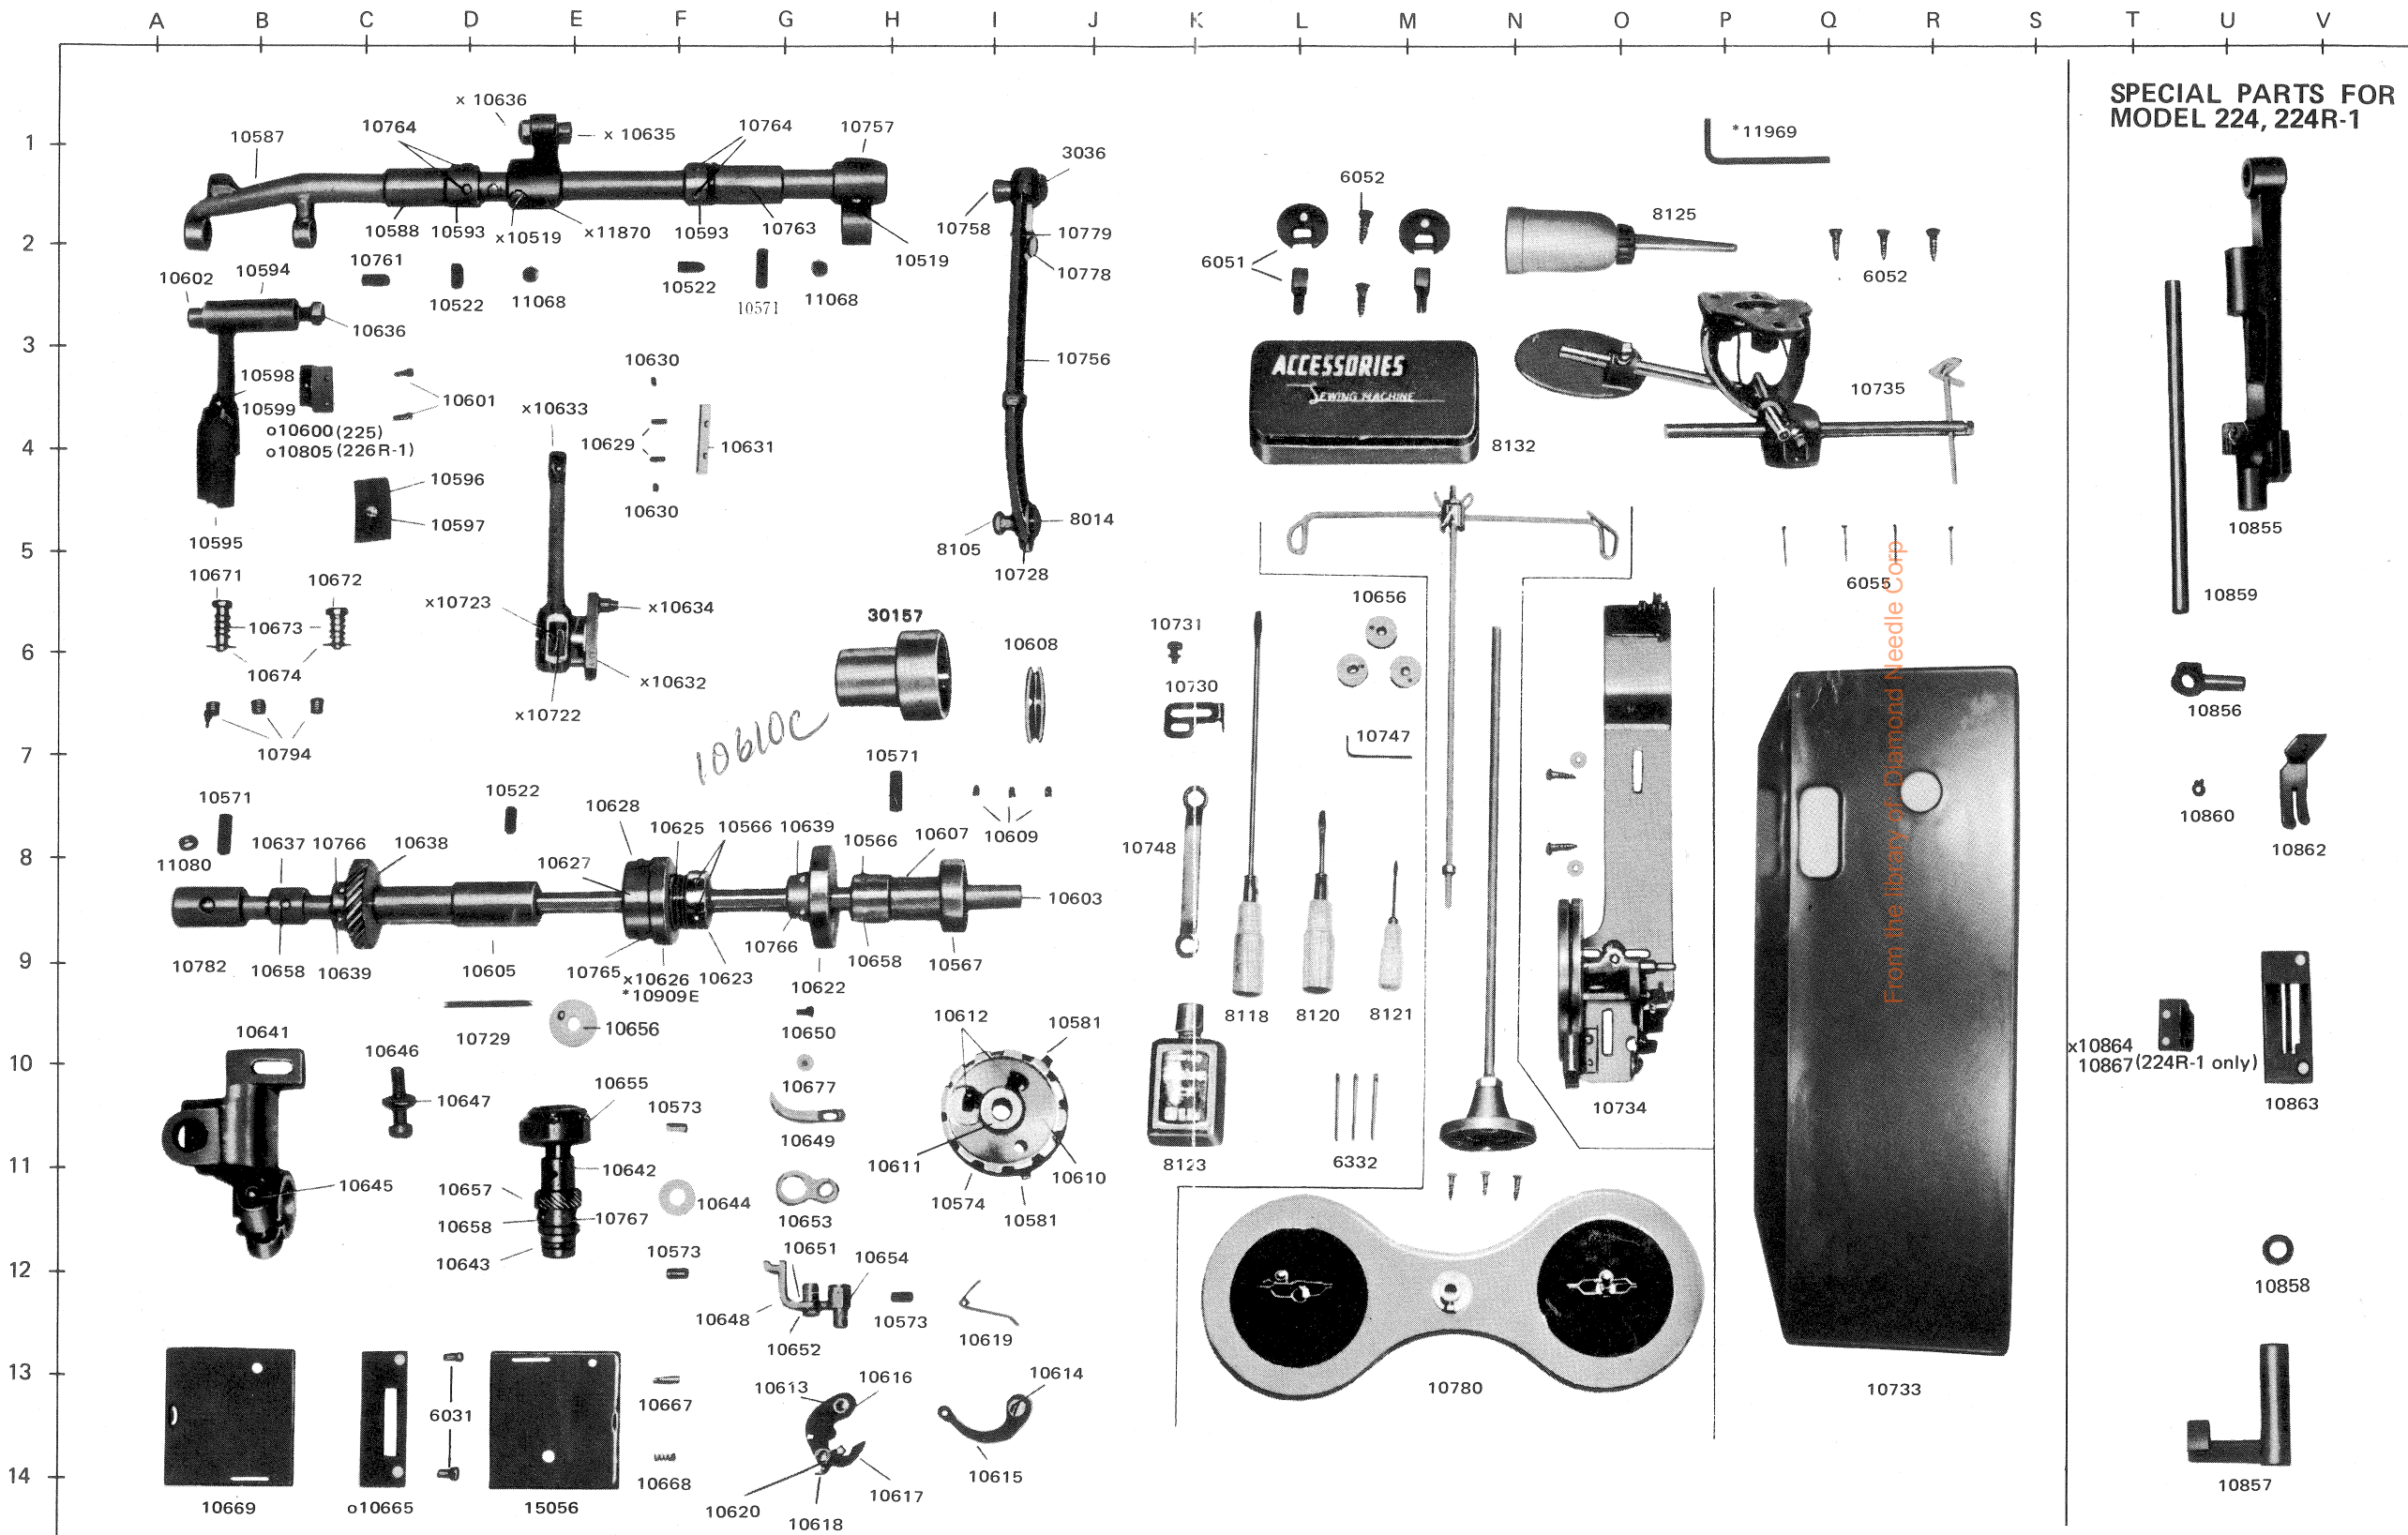

# PARTS CHART FOR CONSEW MODEL 224,224R-

10505(A): 224, 225 (with belt guard)  
 10505(B): 224, 225 (without belt guard)  
 10847(A): 224R-1, 226R-1 (with belt guard)  
 10847(B): 224R-1, 226R-1 (without belt guard)

From the library of: Diamond Needle Corp

o marked parts are only for Model 225, 226R-1

# PARTS CHART FOR CONSEW MODEL 224,224R-1

SPECIAL PARTS FOR MODEL 224, 224R-1

**CONSEW**

a b c d e f g h i j

BELT GUARD (Optional equipment)

\* marked parts are only for Model 224R-1, 226R-1  
 x marked parts are only for Model 224, 225  
 o marked parts are only for Model 225, 226R-1