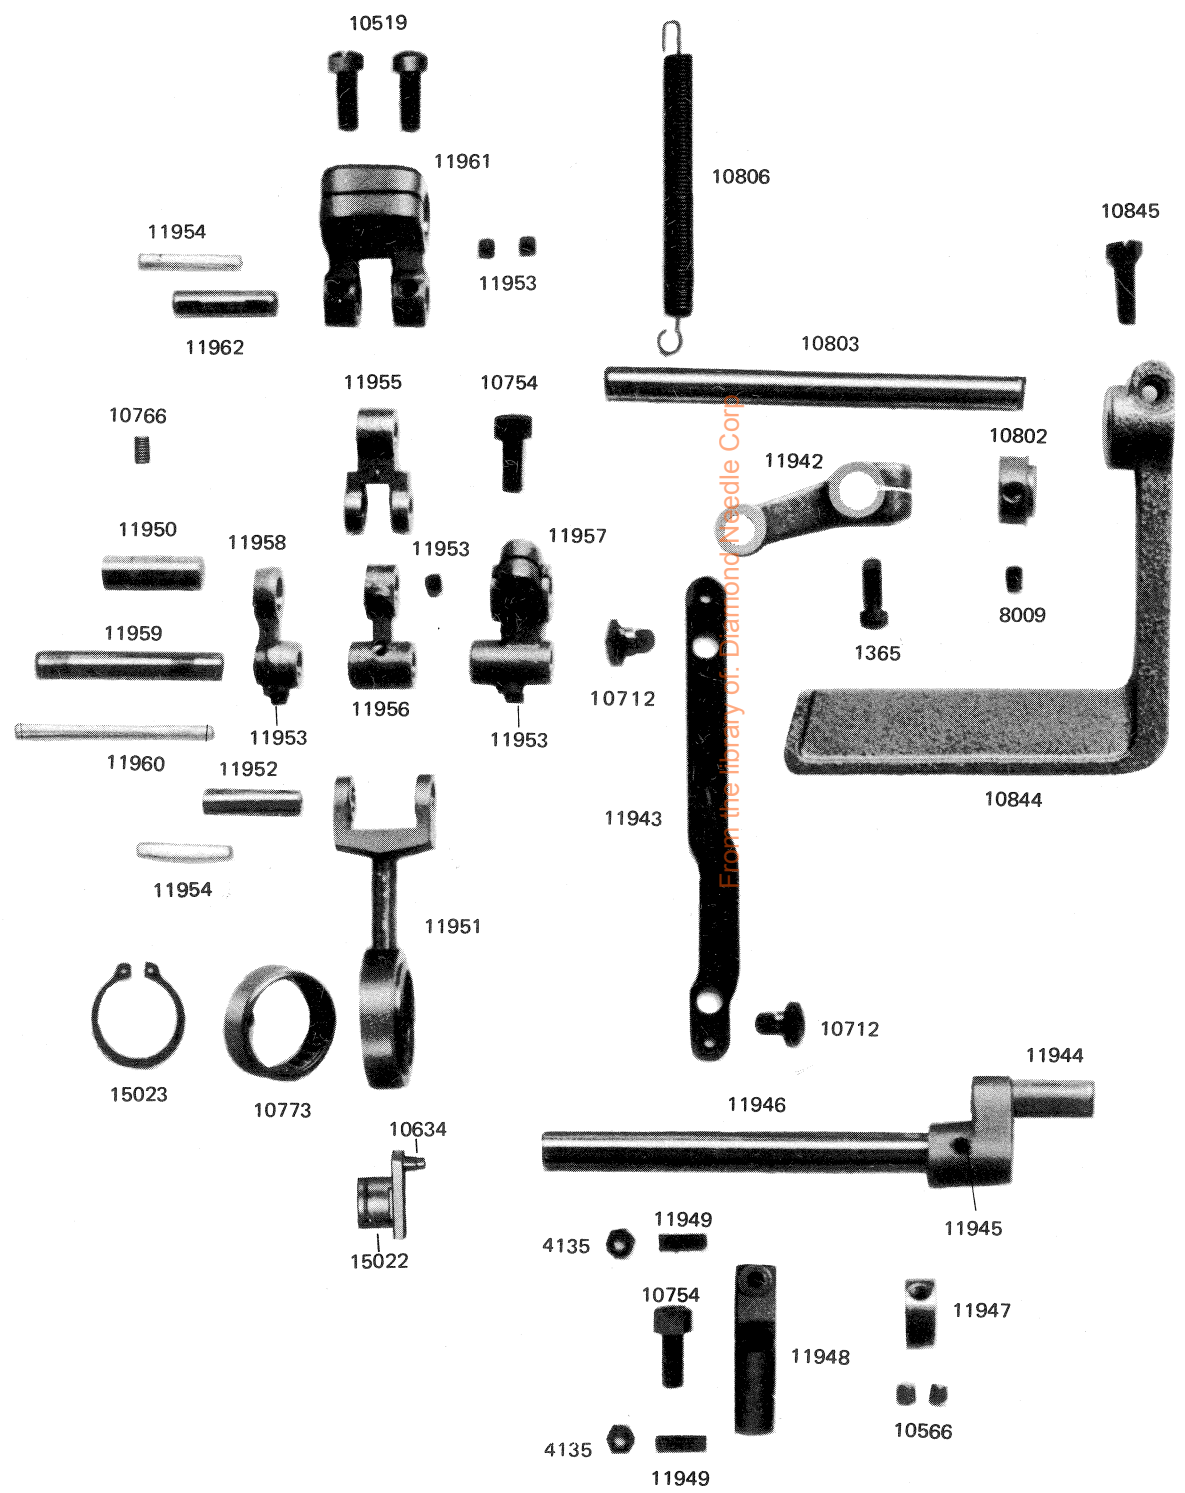

REVERSE FEEDING

From the library of: Diamond Needle Corp